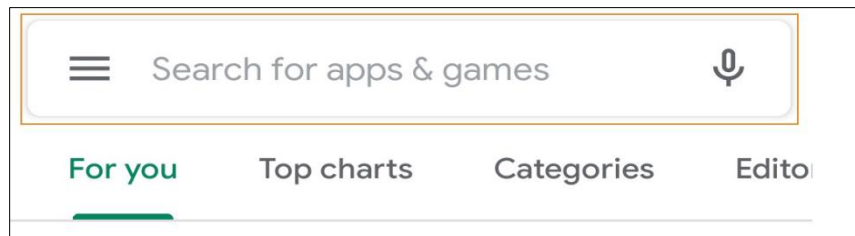

## Keu nruab lub Therap Mobile App rau hauv Cov Cuab Yeej Siv Android

1. Nyem rau lub **Play Store** app hauv koj lub cuab yeej (xov tooj) siv Android qhov chaw cia app xov tooj los sis thawj nplooj.

2. Thaum qhov khoom qhib los lawm, mus rau qhov chaw tshawb nrhiav nyob saum kawg ntawm nplooj ntawv.

The screenshot shows the login interface of the Therap app. At the top, the 'Therap' logo is displayed in blue on an orange background. Below the logo, there are three input fields stacked vertically. The first field contains the text 'janderson'. The second field contains a series of dots, indicating a password. The third field contains the text 'DEMO'. Below these input fields is a prominent orange button with the word 'Login' written in white text.